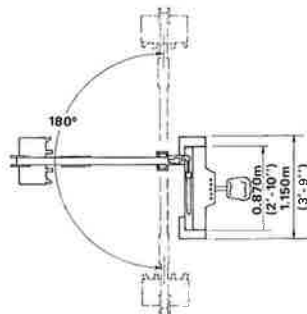

# POWERFAB 180 A

SHOWN ATTACHED TO DUMPER

SHOWN ATTACHED TO STEER SKID LOADER

SHOWN ATTACHED TO TRACTOR

For further detailed information, refer to the technical information and price list sheet.

**POWERFAB SALES & SPARES LTD.**

Fair View, Ashvale,  
Tredgar, Gwent.  
NP2 3HA

Telephone: Tredgar 6627/8  
Telex: 498973 POWFAB G