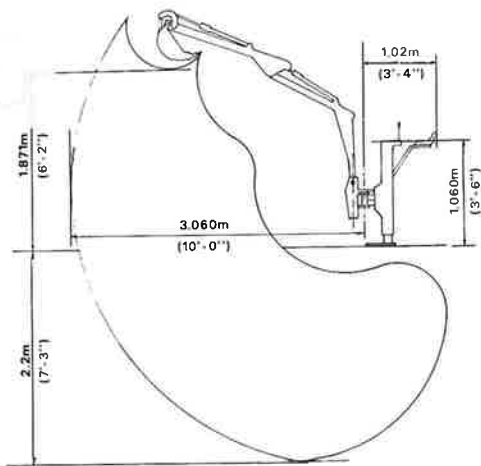

# POWERFAB 180 A

SHOWN ATTACHED TO DUMPER

SHOWN ATTACHED TO STEER SKID LOADER

SHOWN ATTACHED TO TRACTOR

For further detailed information, refer to the technical information and price list sheet.

**POWERFAB SALES & SPARES LTD.**

Fair View, Ashvale,  
Tredgar, Gwent.  
NP2 3HA

Telephone: Tredgar 6627/8  
Telex: 498973 POWFAB G